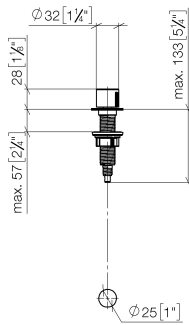

Strainer waste with control handle - Durabron (23kt Gold)

ELIO

10 712 970

- control for single basin
- including adapter for Bowden cable

Fits ELIO, ENO, MEM, META SQUARE, SYNC and TARA ULTRA

Fits: ELIO, MEM, ENO, SYNC, TARA ULTRA, META SQUARE

	Durabron (23kt Gold)	10 712 970-09
	Chrome	10 712 970-00
	Brushed Platinum	10 712 970-06
	Platinum	10 712 970-08
	Dark Chrome	10 712 970-19
	Brushed Durabron (23kt Gold)	10 712 970-28
	Matte Black	10 712 970-33
	Brushed Champagne (22kt Gold)	10 712 970-46
	Champagne (22kt Gold)	10 712 970-47
	Brushed Chrome	10 712 970-93
	Brushed Dark Platinum	10 712 970-99

10 712 970

mm [inches]

10 712 970

Parts for other finishes can be found here: [Chrome](#)

Spare parts list

No.	Item Number	Name	Quantity used	Delivery time
1	09 20 97 030-09	handle	1	40
2	90 12 12 002 00 90	fixing cap	1	2
3	09 27 87 011-09	rosette	1	40
4	09 14 10 042 90	seal	1	2
5	09 29 06 087-09	spindle	1	-
Spare part can no longer be ordered, please order the replacement item				
6	04 30 01 029 00 90	adaptor	1	2
7	09 24 03 175 90	adaptor	1	2
8	09 11 10 073-07	connection	1	30
9	09 11 10 074-07	connection	1	30
10	09 11 10 079-07	connection	1	30
11	09 30 11 087 90	disc	1	2
12	09 23 30 024-07	nut	1	30